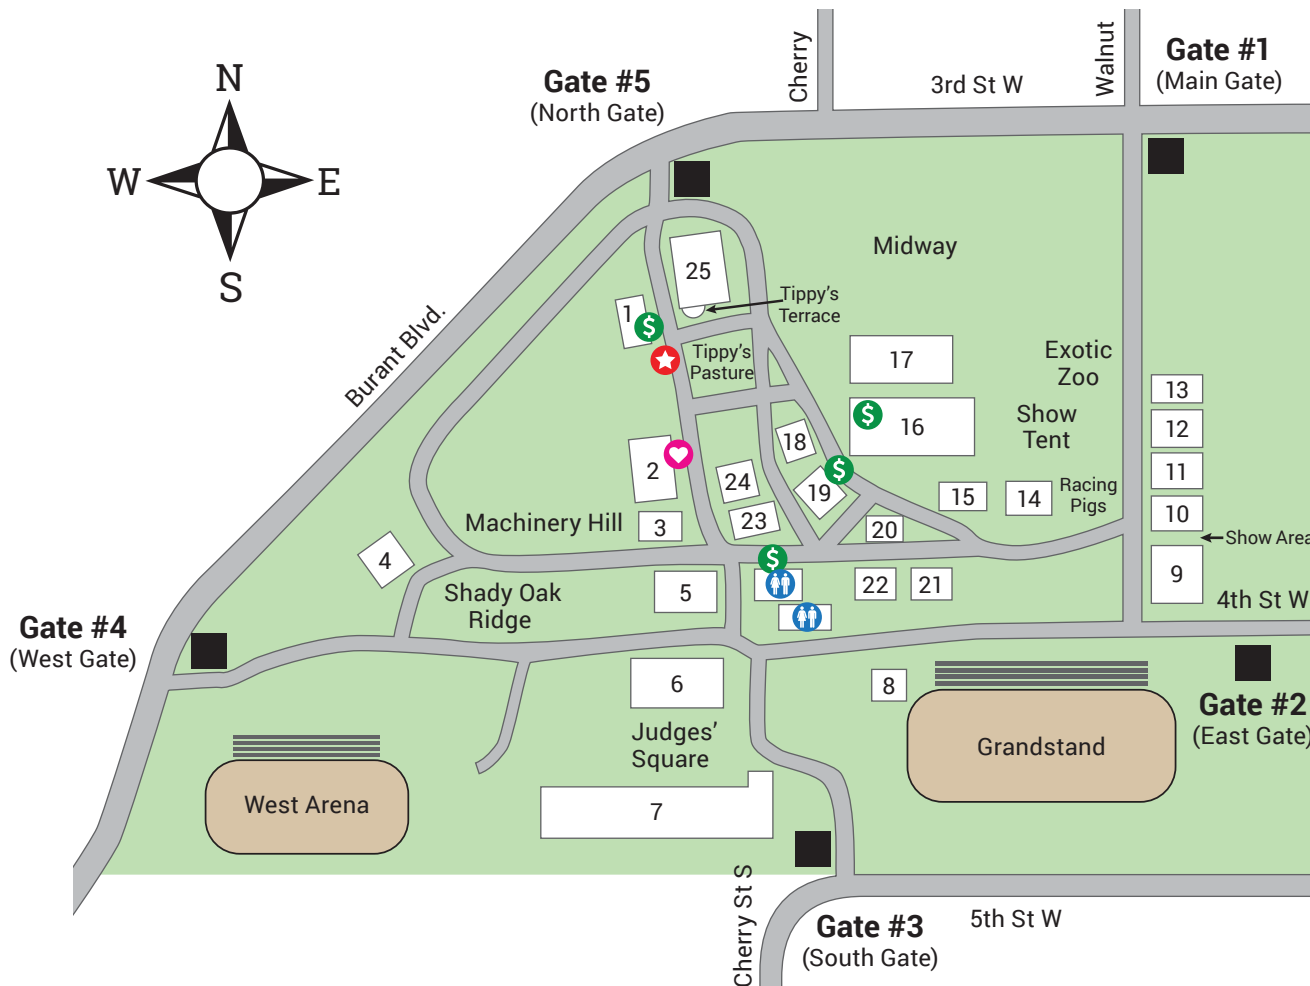

Welcome to the CARVER COUNTY FAIR

MAP DIRECTORY

1. Administration Building  Red Carpet
 2. Education Building  Breastfeeding Tent
 3. Bingo Tent
 4. Carver County Historical Society Log Building
 5. 4-H Building
 6. Horse Barn
 7. Dairy & Beef Barn
 8. Grandstand Concessions
 9. Llama & Goat Barn
 10. Sheep/Swine/FFA Children's Barnyard
 11. 4-H Sheep
 12. Poultry Barn
 13. Rabbit Building
 14. Carver County Building
 15. Chamber of Commerce Building
 16. Entertainment Center
 17. Commercial Building
 18. Ozzies Corner
 19. Cheese Curds—Lions Club
 20. French Fry Stand
 21. Pork Producers
 22. American Dairy Association Concessions
 23. Patio
 24. 4-H Food Stand
 25. Agriculture Building
-  ATM
-  Restroom Buildings
(plus Porta Potties in multiple locations)